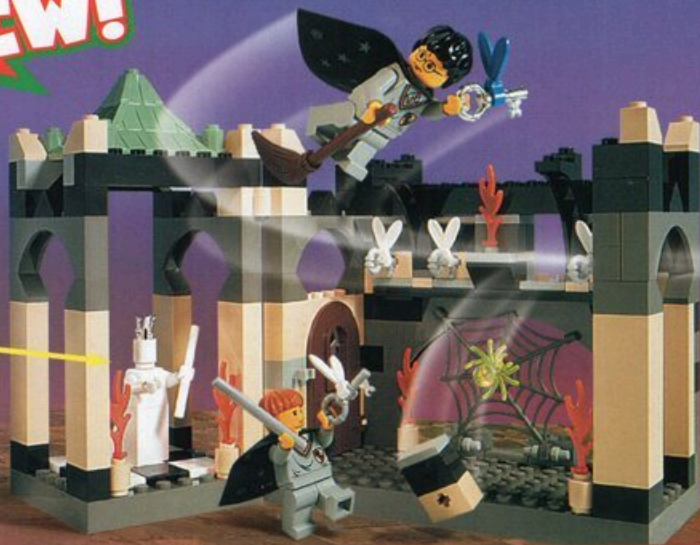

ALL NEW!

Harry Potter

AGES 6-12

Spin the flag to reveal Gryffindor™ or Slytherin™!

Look for secret hiding spots throughout the great hall.

Back View

Pull lever to reveal secret chest.

D. Welcome to Hogwarts School of Witchcraft and Wizardry!

Row across the water in Hagrid's boat, climb the spiral staircase to confront a ghostly knight, or get some spell-casting tips from Headmaster Dumbledore himself. You'll find lots of hidden compartments, secret tricks plus plenty of surprises! Includes Harry, Ron, Hermione, Dumbledore, Snape, Hagrid and Draco Malfoy. Ages 8-12. 682 pieces.
#4709 Hogwarts™ Castle \$89.99

Enter a World of Wizardry

**ALL
NEW!**

Can you get past the chessman?

A. Explore the Key Room and Chess Room!

Harry Potter and Ron Weasley will need all their wits – and a flying broomstick – to catch a winged key! Includes Harry, Ron, broomstick, and more!
Ages 7-12. 175 pieces.
#4704 The Chamber of the Winged Keys \$19.99

A. There's action and danger on Pirate Island!

Many hours of adventure and discovery await you on the Enchanted Island. Tucked behind a tropical lagoon, you'll find thatched huts, a mysterious cove, the king's balcony and a royal treasure chest. Two pirates in a rowboat, five islanders, a red canoe and a hungry crocodile add to the fun!